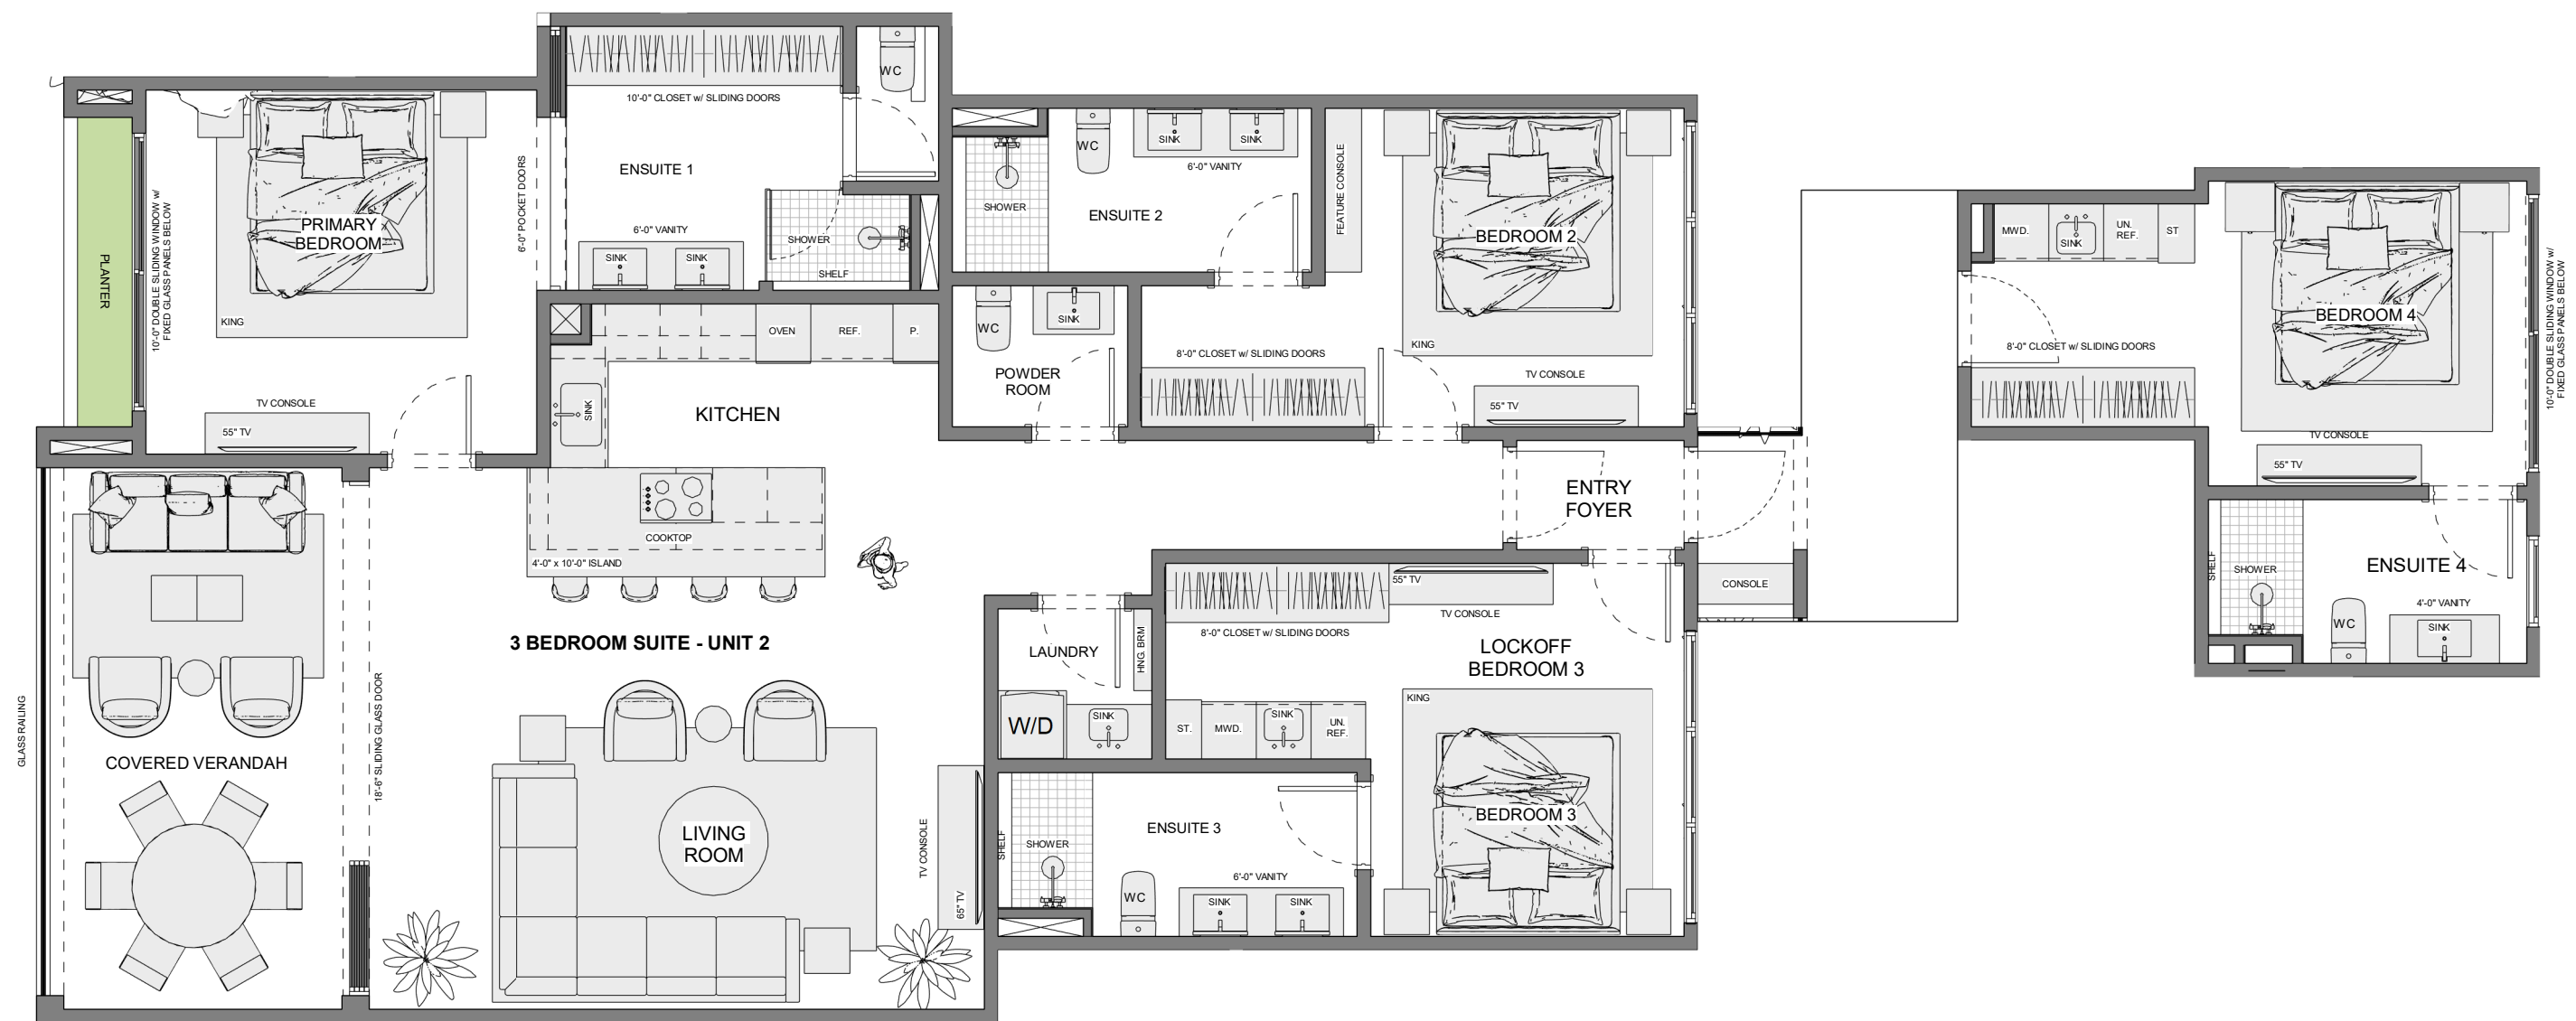

2 TYPICAL UNIT 2 - FLOOR PLAN  
1: 25

TYPICAL GUEST SUITE OPTION

UNIT NO. - 101 , 201, 301, 401

UNIT NO. - 102 , 202, 302, 402

NAME	SQ M	SQ FT
GUEST SUITE	27	291
TYPICAL UNIT 1	219	2,357
<b>TOTAL</b>	<b>246</b>	<b>2,648</b>
GUEST SUITE	27	291
TYPICAL UNIT 2	179	1,927
<b>TOTAL</b>	<b>206</b>	<b>2,218</b>

4 TYPICAL UNIT 2 - FLOOR PLAN  
1: 75

3 OPTION 1-TYPICAL UNIT 2  
1: 75

1 OPTION 1-TYPICAL UNIT 2  
1: 75