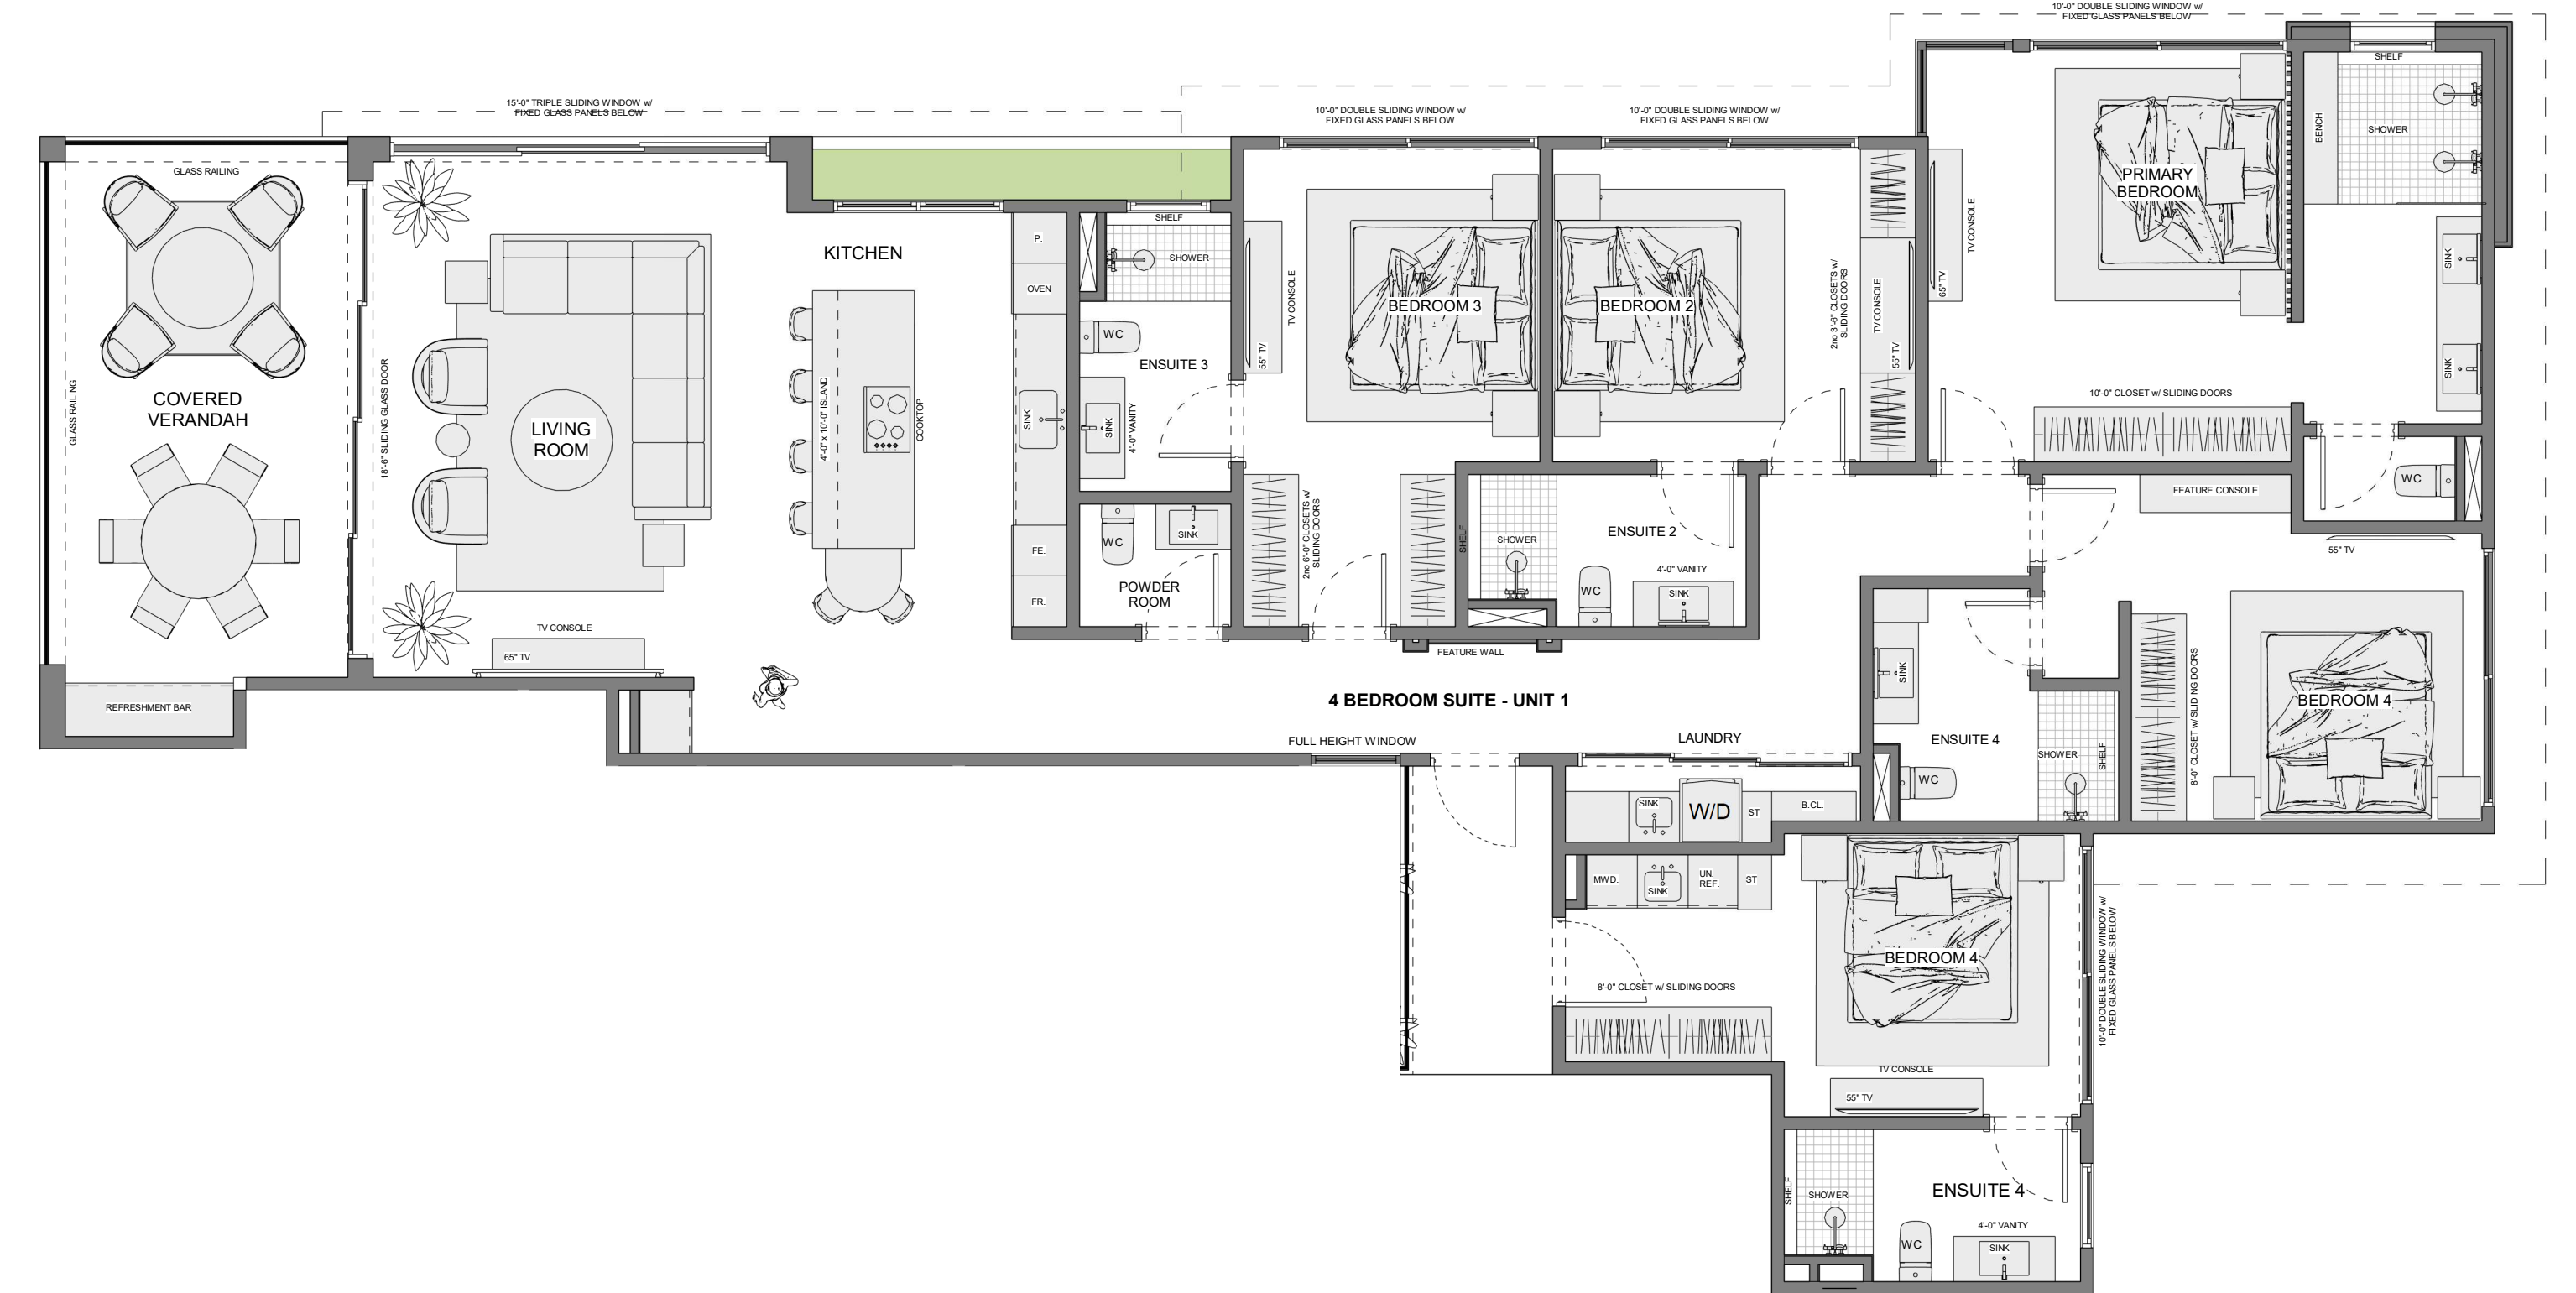

2 TYPICAL UNIT 2 - FLOOR PLAN  
1: 25

TYPICAL GUEST SUITE OPTION

UNIT NO. - 101 , 201, 301, 401

UNIT NO. - 102 , 202, 302, 402

NAME	SQ M	SQ FT
GUEST SUITE	27	291
TYPICAL UNIT 1	219	2,357
<b>TOTAL</b>	<b>246</b>	<b>2,648</b>
GUEST SUITE	27	291
TYPICAL UNIT 2	179	1,927
<b>TOTAL</b>	<b>206</b>	<b>2,218</b>

4 TYPICAL UNIT 2 - FLOOR PLAN  
1: 75

3 OPTION 1-TYPICAL UNIT 2  
1: 75

1 OPTION 1-TYPICAL UNIT 2  
1: 75