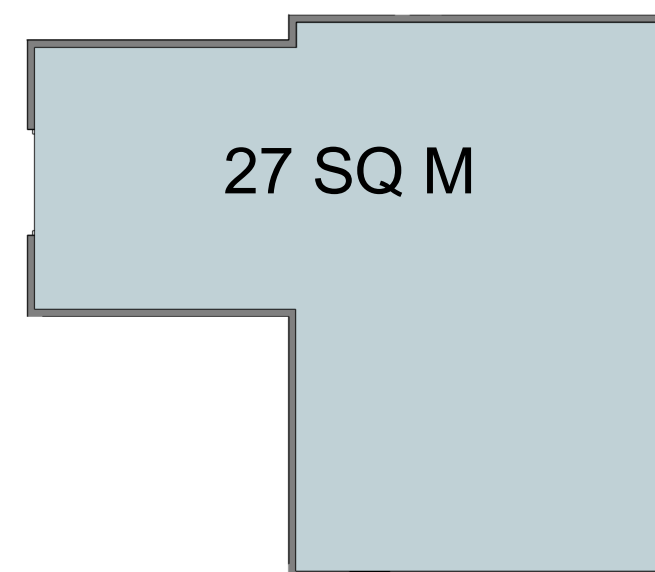

2 TYPICAL UNIT 2 - FLOOR PLAN  
1: 25

TYPICAL GUEST SUITE OPTION

UNIT NO. - 101 , 201, 301, 401

UNIT NO. - 102 , 202, 302, 402

NAME	SQ M	SQ FT
GUEST SUITE	27	291
TYPICAL UNIT 1	219	2,357
<b>TOTAL</b>	<b>246</b>	<b>2,648</b>
GUEST SUITE	27	291
TYPICAL UNIT 2	179	1,927
<b>TOTAL</b>	<b>206</b>	<b>2,218</b>

4 TYPICAL UNIT 2 - FLOOR PLAN  
1: 75

3 OPTION 1-TYPICAL UNIT 2  
1: 75

1 OPTION 1-TYPICAL UNIT 2  
1: 75